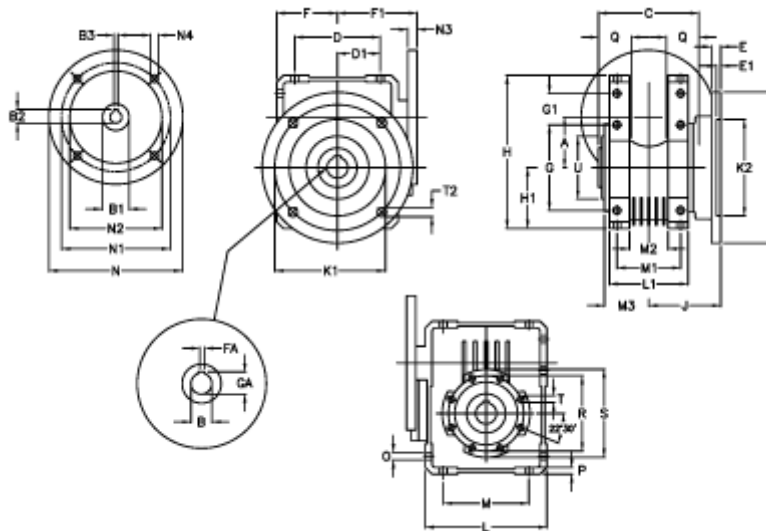

Article number: 392207510052536

Description: Worm Gear with Torque Limiter
W75 L2-UFC-100-P71B5

Measures

| | | | | | |
|------------|-----------|-----------|-----------|-----------|--------|
| A = 75.00 | E = 12 | H = 220.5 | M = 126 | N4 = 9 | U = 90 |
| B = 30 | E1 = 5 | H1 = 87.0 | M1 = 82 | O = 10.5 | |
| B1 E7 = 14 | F = 87 | J = 85.0 | M2 = 44 | P = 9 | |
| B2 = 16.3 | F1 = 112 | K = 200 | M3 = 58.5 | Q = 40 | |
| B3 H9 = 5 | FA = 8 | K1 = 165 | N = 160 | R = 110 | |
| C = 127 | G = 126 | K2 = 130 | N1 = 130 | S = 125 | |
| D = 109.5 | G1 = 46.5 | L = 174 | N2 = 110 | T = M8x14 | |
| D1 = 46.5 | GA = 33.3 | L1 = 104 | N3 = 11.0 | T2 = 12.5 | |